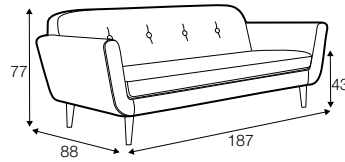

fixed

Buttons available in one colour.

armchair

footstool 82x52

2 seater

2,5 seater

3 seater

extra dimensions

depth of seat

legs

no. 138
wood