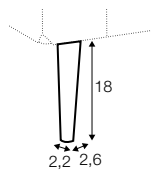

fixed

Buttons available in one colour.

armchair

footstool 82x52

2 seater

2,5 seater

3 seater

extra dimensions

depth of seat

legs

no. 138
wood