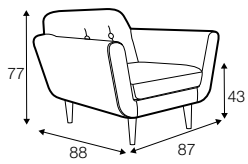

fixed

Buttons available in one colour.

armchair

footstool 82x52

2 seater

2,5 seater

3 seater

extra dimensions

depth of seat

legs

no. 138
wood