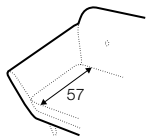

fixed

Buttons available in one colour.

armchair

footstool 82x52

2 seater

2,5 seater

3 seater

extra dimensions

depth of seat

legs

no. 138
wood