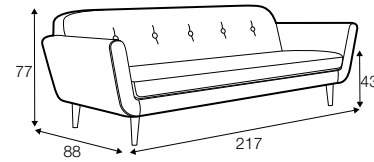

fixed

Buttons available in one colour.

armchair

footstool 82x52

2 seater

2,5 seater

3 seater

extra dimensions

depth of seat

legs

no. 138
wood