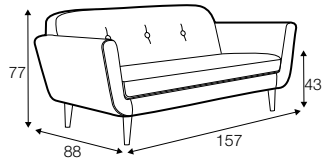

fixed

Buttons available in one colour.

armchair

footstool 82x52

2 seater

2,5 seater

3 seater

extra dimensions

depth of seat

legs

no. 138
wood