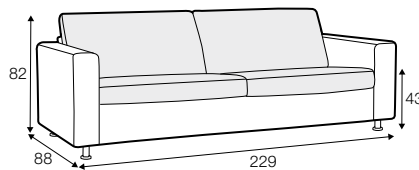

STD standard

PLUS plus

FC fixed

modular system

Drawings show combinations with armrest 1000. Combinations with other are properly longer or shorter in width.

armchair

armchair wide

footstool 65x60

footstool 100x65

footstool box 65x60

footstool box 100x65

2 seater

2,5 seater

3 seater
with 3 seat cushions

3 seater
with 2 seat cushions

set 5 right / or left
2 seater left / or right + divan right / or left

set 6
2 seater left + corner 90° + 2 seater right

set 7 right / or left
2 seater left / or right + chaiselongue right / or left

set 8 right / or left
2,5 seater left / or right + divan right / or left

set 11 right / or left
2,5 seater left / or right + corner 90°
+ armchair wide right / or left

set 16 right / or left (corner 32/23)
3 seater with 3 seat cushions left/ or right + corner 90°
+ 2 seater right / or left

set 21 right / or left
2,5 seater left / or right + chaiselongue wide right / or left