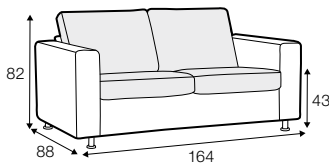

STD standard

PLUS plus

FC fixed

modular system

Drawings show combinations with armrest 1000. Combinations with other are properly longer or shorter in width.

armchair

armchair wide

footstool 65x60

footstool 100x65

footstool box 65x60

footstool box 100x65

2 seater

2,5 seater

3 seater
with 3 seat cushions

3 seater
with 2 seat cushions

set 5 right / or left
2 seater left / or right + divan right / or left

set 6
2 seater left + corner 90° + 2 seater right

set 7 right / or left
2 seater left / or right + chaiselongue right / or left

set 8 right / or left
2,5 seater left / or right + divan right / or left

set 11 right / or left
2,5 seater left / or right + corner 90°
+ armchair wide right / or left