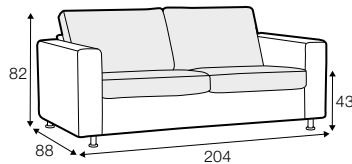

STD standard

PLUS plus

FC fixed

modular system

Drawings show combinations with armrest 1000. Combinations with other are properly longer or shorter in width.

armchair

armchair wide

footstool 65x60

footstool 100x65

footstool box 65x60

footstool box 100x65

2 seater

2,5 seater

3 seater
with 3 seat cushions

3 seater
with 2 seat cushions

set 5 right / or left
2 seater left / or right + divan right / or left

set 6
2 seater left + corner 90° + 2 seater right

set 7 right / or left
2 seater left / or right + chaiselongue right / or left

set 8 right / or left
2,5 seater left / or right + divan right / or left

set 11 right / or left
2,5 seater left / or right + corner 90°
+ armchair wide right / or left