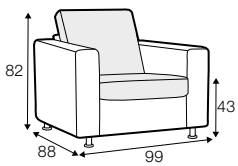

STD standard

PLUS plus

FC fixed

modular system

Drawings show combinations with armrest 1000. Combinations with other are properly longer or shorter in width.

armchair

armchair wide

footstool 65x60

footstool 100x65

footstool box 65x60

footstool box 100x65

2 seater

2,5 seater

3 seater
with 3 seat cushions

3 seater
with 2 seat cushions

set 5 right / or left
2 seater left / or right + divan right / or left

set 6
2 seater left + corner 90° + 2 seater right

set 7 right / or left
2 seater left / or right + chaiselongue right / or left

set 8 right / or left
2,5 seater left / or right + divan right / or left

set 11 right / or left
2,5 seater left / or right + corner 90°
+ armchair wide right / or left