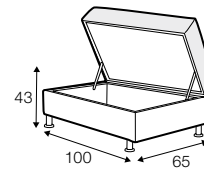

STD standard

PLUS plus

FC fixed

modular system

Drawings show combinations with armrest 1000. Combinations with other are properly longer or shorter in width.

armchair

armchair wide

footstool 65x60

footstool 100x65

footstool box 65x60

footstool box 100x65

2 seater

2,5 seater

3 seater
with 3 seat cushions

3 seater
with 2 seat cushions

set 5 right / or left
2 seater left / or right + divan right / or left