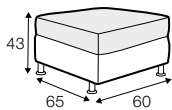

STD standard

PLUS plus

FC fixed

modular system

Drawings show combinations with armrest 1000. Combinations with other are properly longer or shorter in width.

armchair

armchair wide

footstool 65x60