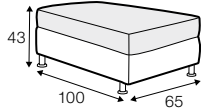

STD standard

PLUS plus

FC fixed

modular system

Drawings show combinations with armrest 1000. Combinations with other are properly longer or shorter in width.

armchair

armchair wide

footstool 65x60

footstool 100x65

footstool box 65x60

footstool box 100x65

2 seater

2,5 seater

3 seater
with 3 seat cushions

3 seater
with 2 seat cushions

set 5 right / or left
2 seater left / or right + divan right / or left

set 6
2 seater left + corner 90° + 2 seater right

set 7 right / or left
2 seater left / or right + chaiselongue right / or left

set 8 right / or left
2,5 seater left / or right + divan right / or left

set 11 right / or left
2,5 seater left / or right + corner 90°
+ armchair wide right / or left