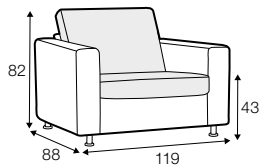

STD standard

PLUS plus

FC fixed

modular system

Drawings show combinations with armrest 1000. Combinations with other are properly longer or shorter in width.

armchair

armchair wide

footstool 65x60

footstool 100x65

footstool box 65x60

footstool box 100x65

2 seater

2,5 seater

3 seater
with 3 seat cushions

3 seater
with 2 seat cushions

set 5 right / or left
2 seater left / or right + divan right / or left

set 6
2 seater left + corner 90° + 2 seater right

set 7 right / or left
2 seater left / or right + chaiselongue right / or left

set 8 right / or left
2,5 seater left / or right + divan right / or left

set 11 right / or left
2,5 seater left / or right + corner 90°
+ armchair wide right / or left