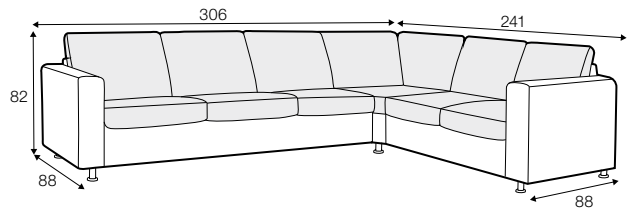

STD standard

PLUS plus

FC fixed

modular system

Drawings show combinations with armrest 1000. Combinations with other are properly longer or shorter in width.

armchair

armchair wide

footstool 65x60

footstool 100x65

footstool box 65x60

footstool box 100x65

2 seater

2,5 seater

3 seater
with 3 seat cushions

3 seater
with 2 seat cushions

set 5 right / or left
2 seater left / or right + divan right / or left

set 6
2 seater left + corner 90° + 2 seater right

set 7 right / or left
2 seater left / or right + chaiselongue right / or left

set 8 right / or left
2,5 seater left / or right + divan right / or left

set 11 right / or left
2,5 seater left / or right + corner 90°
+ armchair wide right / or left

set 16 right / or left (corner 32/23)
3 seater with 3 seat cushions left/ or right + corner 90°
+ 2 seater right / or left

set 21 right / or left
2,5 seater left / or right + chaiselongue wide right / or left