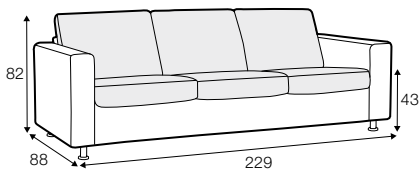

STD standard

PLUS plus

FC fixed

modular system

Drawings show combinations with armrest 1000. Combinations with other are properly longer or shorter in width.

armchair

armchair wide

footstool 65x60

footstool 100x65

footstool box 65x60

footstool box 100x65

2 seater

2,5 seater

3 seater
with 3 seat cushions

3 seater
with 2 seat cushions

set 5 right / or left
2 seater left / or right + divan right / or left

set 6
2 seater left + corner 90° + 2 seater right

set 7 right / or left
2 seater left / or right + chaiselongue right / or left

set 8 right / or left
2,5 seater left / or right + divan right / or left

set 11 right / or left
2,5 seater left / or right + corner 90°
+ armchair wide right / or left

set 16 right / or left (corner 32/23)
3 seater with 3 seat cushions left/ or right + corner 90°
+ 2 seater right / or left

set 21 right / or left
2,5 seater left / or right + chaiselongue wide right / or left