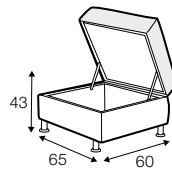

STD standard

PLUS plus

FC fixed

modular system

Drawings show combinations with armrest 1000. Combinations with other are properly longer or shorter in width.

armchair

armchair wide

footstool 65x60

footstool 100x65

footstool box 65x60

footstool box 100x65

2 seater

2,5 seater

3 seater
with 3 seat cushions

3 seater
with 2 seat cushions

set 5 right / or left
2 seater left / or right + divan right / or left