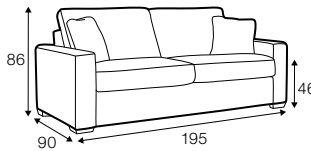

COVERS

FC fixed

armchair

footstool 82x62

2 seater

2,5 seater

3 seater

3,5 seater

set 1 right / or left
3 seater left / or right
+ chaiselongue right / or left

example of leather cover
2 seater

extra dimensions

depth of seat

legs

no. 24B
wood