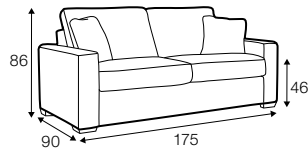

COVERS

FC fixed

armchair

footstool 82x62

2 seater

2,5 seater

3 seater

3,5 seater

set 1 right / or left
3 seater left / or right
+ chaiselongue right / or left

example of leather cover
2 seater

extra dimensions

depth of seat

legs

no. 24B
wood