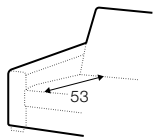

COVERS

FC fixed

armchair

footstool 82x62

2 seater

2,5 seater

3 seater

3,5 seater

set 1 right / or left
3 seater left / or right
+ chaiselongue right / or left

example of leather cover
2 seater

extra dimensions

depth of seat

legs

no. 24B
wood