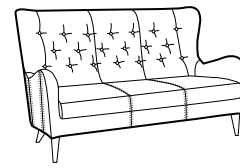

## COVERS

FC fixed

Buttons available in one colour.

armchair

footstool 55x50

2,5 seater

example of leather cover  
2,5 seater

## extra dimensions

depth of seat