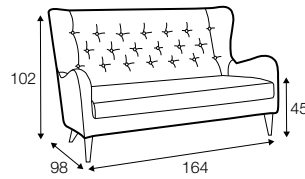

## COVERS

FC fixed

Buttons available in one colour.

armchair

footstool 55x50

2,5 seater

example of leather cover  
2,5 seater

## extra dimensions

depth of seat