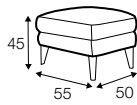

## COVERS

FC fixed

Buttons available in one colour.

armchair

footstool 55x50

2,5 seater

example of leather cover  
2,5 seater

## extra dimensions

depth of seat