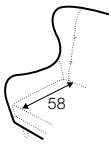

## COVERS

FC fixed

Buttons available in one colour.

armchair

footstool 55x50

2,5 seater

example of leather cover  
2,5 seater

## extra dimensions

depth of seat