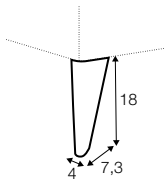

legs

no. 91
wood
front