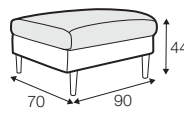

CLS classic

COVERS

FC fixed

LCV loose with velcro

SPECIAL

modular system

Drawings shown height with leg no. 141A H-14.

armchair

armchair wide

footstool 90x70

2 seater

3 seater

3XL seater (divided, two cushions)

3XL seater (divided, three cushions)

set 1 right / or left
2 seater left / or right
+ chaiselongue right / or left

set 2 right / or left
3 seater left / or right
+ chaiselongue wide right / or left

set 3 right / or left
2 seater left / or right + divan right / or left

set 4 right / or left
3 seater left / or right + divan right / or left

set 5 right / or left
3 seater left / or right + cozy corner right / or left

set 6
divan left + 2 seater without armrests + divan right

set 7 left / or right
divan left / or right + 2 seater without armrests
+ chaiselongue right / or left

set 8 right / or left
3 seater left / or right + corner 90° no. 1
+ 2 seater right / or left