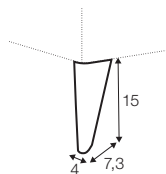

divan right / or left

cozy corner right / or left

corner 90° no. 1

corner 90° no. 2

accessories

neckrest L-77

neckrest L-62

endpart left / or right

armrest protection

extra dimensions

depth of seat

legs

no. 141A
wood
recommended

no. 152
wood

no. 91
wood

no. 141
wood