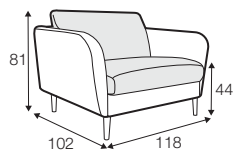

CLS classic

COVERS

FC fixed

LCV loose with velcro

SPECIAL

modular system

Drawings shown height with leg no. 141A H-14.

armchair

armchair wide

footstool 90x70

2 seater

3 seater

3XL seater (divided, two cushions)

3XL seater (divided, three cushions)

set 1 right / or left
2 seater left / or right
+ chaiselongue right / or left

set 2 right / or left
3 seater left / or right
+ chaiselongue wide right / or left

set 3 right / or left
2 seater left / or right + divan right / or left

set 4 right / or left
3 seater left / or right + divan right / or left

set 5 right / or left
3 seater left / or right + cozy corner right / or left

set 6
divan left + 2 seater without armrests + divan right

set 7 left / or right
divan left / or right + 2 seater without armrests
+ chaiselongue right / or left

set 8 right / or left
3 seater left / or right + corner 90° no. 1
+ 2 seater right / or left