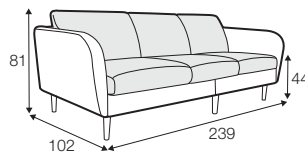

CLS classic

COVERS

FC fixed

LCV loose with velcro

SPECIAL

modular system

Drawings shown height with leg no. 141A H-14.

armchair

armchair wide

footstool 90x70

2 seater

3 seater

3XL seater (divided, two cushions)

3XL seater (divided, three cushions)

set 1 right / or left
2 seater left / or right
+ chaiselongue right / or left

set 2 right / or left
3 seater left / or right
+ chaiselongue wide right / or left

set 3 right / or left
2 seater left / or right + divan right / or left

set 4 right / or left
3 seater left / or right + divan right / or left

set 5 right / or left
3 seater left / or right + cozy corner right / or left

set 6
divan left + 2 seater without armrests + divan right

set 7 left / or right
divan left / or right + 2 seater without armrests
+ chaiselongue right / or left

set 8 right / or left
3 seater left / or right + corner 90° no. 1
+ 2 seater right / or left