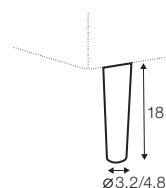

divan right / or left

cozy corner right / or left

corner 90° no. 1

corner 90° no. 2

accessories

neckrest L-77

neckrest L-62

endpart left / or right

armrest protection

extra dimensions

depth of seat

legs

no. 141A
wood
recommended

no. 152
wood

no. 91
wood

no. 141
wood