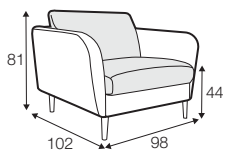

CLS classic

COVERS

FC fixed

LCV loose with velcro

SPECIAL

modular system

Drawings shown height with leg no. 141A H-14.

armchair

armchair wide

footstool 90x70

2 seater

3 seater

3XL seater (divided, two cushions)

3XL seater (divided, three cushions)

set 1 right / or left
2 seater left / or right
+ chaiselongue right / or left

set 2 right / or left
3 seater left / or right
+ chaiselongue wide right / or left

set 3 right / or left
2 seater left / or right + divan right / or left

set 4 right / or left
3 seater left / or right + divan right / or left

set 5 right / or left
3 seater left / or right + cozy corner right / or left

set 6
divan left + 2 seater without armrests + divan right

set 7 left / or right
divan left / or right + 2 seater without armrests
+ chaiselongue right / or left

set 8 right / or left
3 seater left / or right + corner 90° no. 1
+ 2 seater right / or left