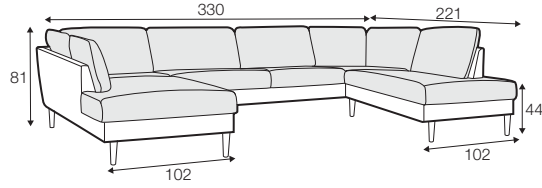

CLS classic

COVERS

FC fixed

LCV loose with velcro

SPECIAL

modular system

Drawings shown height with leg no. 141A H-14.

armchair

armchair wide

footstool 90x70

2 seater

3 seater

3XL seater (divided, two cushions)

3XL seater (divided, three cushions)

set 1 right / or left
2 seater left / or right
+ chaiselongue right / or left

set 2 right / or left
3 seater left / or right
+ chaiselongue wide right / or left

set 3 right / or left
2 seater left / or right + divan right / or left

set 4 right / or left
3 seater left / or right + divan right / or left

set 5 right / or left
3 seater left / or right + cozy corner right / or left

set 6
divan left + 2 seater without armrests + divan right

set 7 left / or right
divan left / or right + 2 seater without armrests
+ chaiselongue right / or left

set 8 right / or left
3 seater left / or right + corner 90° no. 1
+ 2 seater right / or left