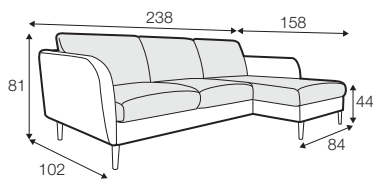

CLS classic

COVERS

FC fixed

LCV loose with velcro

SPECIAL

modular system

Drawings shown height with leg no. 141A H-14.

armchair

armchair wide

footstool 90x70

2 seater

3 seater

3XL seater (divided, two cushions)

3XL seater (divided, three cushions)

set 1 right / or left
2 seater left / or right
+ chaiselongue right / or left

set 2 right / or left
3 seater left / or right
+ chaiselongue wide right / or left

set 3 right / or left
2 seater left / or right + divan right / or left

set 4 right / or left
3 seater left / or right + divan right / or left

set 5 right / or left
3 seater left / or right + cozy corner right / or left

set 6
divan left + 2 seater without armrests + divan right

set 7 left / or right
divan left / or right + 2 seater without armrests
+ chaiselongue right / or left

set 8 right / or left
3 seater left / or right + corner 90° no. 1
+ 2 seater right / or left