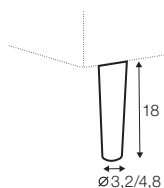

divan right / or left

cozy corner right / or left

corner 90° no. 1

corner 90° no. 2

accessories

neckrest L-77

neckrest L-62

endpart left / or right

armrest protection

extra dimensions

depth of seat

legs

no. 141A
wood
recommended

no. 152
wood

no. 91
wood

no. 141
wood