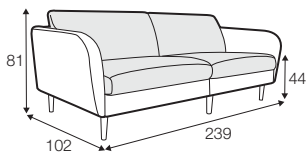

CLS classic

COVERS

FC fixed

LCV loose with velcro

SPECIAL

modular system

Drawings shown height with leg no. 141A H-14.

armchair

armchair wide

footstool 90x70

2 seater

3 seater

3XL seater (divided, two cushions)

3XL seater (divided, three cushions)

set 1 right / or left
2 seater left / or right
+ chaiselongue right / or left

set 2 right / or left
3 seater left / or right
+ chaiselongue wide right / or left

set 3 right / or left
2 seater left / or right + divan right / or left

set 4 right / or left
3 seater left / or right + divan right / or left

set 5 right / or left
3 seater left / or right + cozy corner right / or left

set 6
divan left + 2 seater without armrests + divan right

set 7 left / or right
divan left / or right + 2 seater without armrests
+ chaiselongue right / or left

set 8 right / or left
3 seater left / or right + corner 90° no. 1
+ 2 seater right / or left