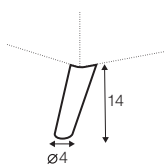

set 13
armchair left + corner 30°
+ armchair right

set 14
armchair wide left + corner 30°
+ armchair wide right

modular system

elements of the modular system

armchair left / or right

armchair without armrests

armchair wide left / or right

armchair wide without armrests

2 seater left / or right

2 seater without armrests

3 seater left / or right

3 seater without armrests

chaiselongue right / or left

chaiselongue wide right / or left

divan right / or left

cozy corner right / or left

corner 90° no. 1

corner 90° no. 2

accessories

neckrest L-77

neckrest L-62

endpart left / or right

armrest protection

extra dimensions

depth of seat

legs

no. 141A
wood
recommended

no. 152
wood

no. 91
wood

no. 141
wood