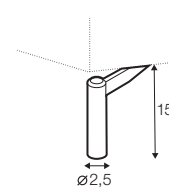

no. 145A
metal chrome,
painted black or grey
and brushed steel*

*please check a cost of brushed steel finish with a sale representative.

Sits reserves the right to change construction of products and components used due to improving durability of product and customer satisfaction without any further notice. Explicit ± 2 cm tolerance of all elements sizes.

date: 12.2020

sits.eu