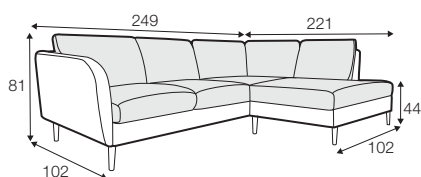

CLS classic

COVERS

FC fixed

LCV loose with velcro

SPECIAL

modular system

Drawings shown height with leg no. 141A H-14.

armchair

armchair wide

footstool 90x70

2 seater

3 seater

3XL seater (divided, two cushions)

3XL seater (divided, three cushions)

set 1 right / or left
2 seater left / or right
+ chaiselongue right / or left

set 2 right / or left
3 seater left / or right
+ chaiselongue wide right / or left

set 3 right / or left
2 seater left / or right + divan right / or left

set 4 right / or left
3 seater left / or right + divan right / or left

set 5 right / or left
3 seater left / or right + cozy corner right / or left

set 6
divan left + 2 seater without armrests + divan right

set 7 left / or right
divan left / or right + 2 seater without armrests
+ chaiselongue right / or left

set 8 right / or left
3 seater left / or right + corner 90° no. 1
+ 2 seater right / or left