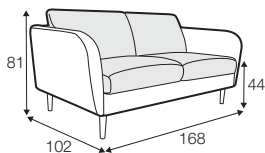

CLS classic

COVERS

FC fixed

LCV loose with velcro

SPECIAL

modular system

Drawings shown height with leg no. 141A H-14.

armchair

armchair wide

footstool 90x70

2 seater

3 seater

3XL seater (divided, two cushions)

3XL seater (divided, three cushions)

set 1 right / or left
2 seater left / or right
+ chaiselongue right / or left

set 2 right / or left
3 seater left / or right
+ chaiselongue wide right / or left

set 3 right / or left
2 seater left / or right + divan right / or left

set 4 right / or left
3 seater left / or right + divan right / or left

set 5 right / or left
3 seater left / or right + cozy corner right / or left

set 6
divan left + 2 seater without armrests + divan right

set 7 left / or right
divan left / or right + 2 seater without armrests
+ chaiselongue right / or left

set 8 right / or left
3 seater left / or right + corner 90° no. 1
+ 2 seater right / or left