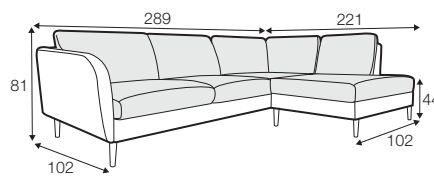

CLS classic

COVERS

FC fixed

LCV loose with velcro

SPECIAL

modular system

Drawings shown height with leg no. 141A H-14.

armchair

armchair wide

footstool 90x70

2 seater

3 seater

3XL seater (divided, two cushions)

3XL seater (divided, three cushions)

set 1 right / or left
2 seater left / or right
+ chaiselongue right / or left

set 2 right / or left
3 seater left / or right
+ chaiselongue wide right / or left

set 3 right / or left
2 seater left / or right + divan right / or left

set 4 right / or left
3 seater left / or right + divan right / or left

set 5 right / or left
3 seater left / or right + cozy corner right / or left

set 6
divan left + 2 seater without armrests + divan right

set 7 left / or right
divan left / or right + 2 seater without armrests
+ chaiselongue right / or left

set 8 right / or left
3 seater left / or right + corner 90° no. 1
+ 2 seater right / or left