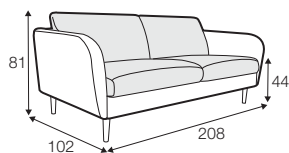

CLS classic

COVERS

FC fixed

LCV loose with velcro

SPECIAL

modular system

Drawings shown height with leg no. 141A H-14.

armchair

armchair wide

footstool 90x70

2 seater

3 seater

3XL seater (divided, two cushions)

3XL seater (divided, three cushions)

set 1 right / or left
2 seater left / or right
+ chaiselongue right / or left

set 2 right / or left
3 seater left / or right
+ chaiselongue wide right / or left

set 3 right / or left
2 seater left / or right + divan right / or left

set 4 right / or left
3 seater left / or right + divan right / or left

set 5 right / or left
3 seater left / or right + cozy corner right / or left

set 6
divan left + 2 seater without armrests + divan right

set 7 left / or right
divan left / or right + 2 seater without armrests
+ chaiselongue right / or left

set 8 right / or left
3 seater left / or right + corner 90° no. 1
+ 2 seater right / or left