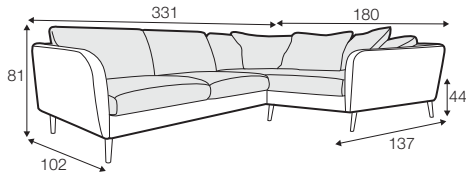

CLS classic

COVERS

FC fixed

LCV loose with velcro

SPECIAL

modular system

Drawings shown height with leg no. 141A H-14.

armchair

armchair wide

footstool 90x70

2 seater

3 seater

3XL seater (divided, two cushions)

3XL seater (divided, three cushions)

set 1 right / or left
2 seater left / or right
+ chaiselongue right / or left

set 2 right / or left
3 seater left / or right
+ chaiselongue wide right / or left

set 3 right / or left
2 seater left / or right + divan right / or left

set 4 right / or left
3 seater left / or right + divan right / or left

set 5 right / or left
3 seater left / or right + cozy corner right / or left

set 6
divan left + 2 seater without armrests + divan right

set 7 left / or right
divan left / or right + 2 seater without armrests
+ chaiselongue right / or left

set 8 right / or left
3 seater left / or right + corner 90° no. 1
+ 2 seater right / or left