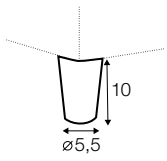

footstool 135x50

footstool box 135x50

2 seater

3 seater

4 seater divided

set 1 right / or left

2 seater left / or right + divan right / or left

set 2 right / or left

3 seater left / or right + divan right / or left

set 3 right / or left

4 seater divided left / or right + divan right / or left

extra dimensions

depth of seat

depth of seat
without cushion

legs

no. 58A
wood