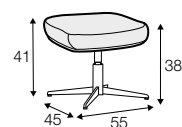

## COVERS

loose

**Model available until 31st December 2022**

armchair

armchair with tilt

armchair with  
memory function

footstool 55x45

## extra dimensions

depth of seat