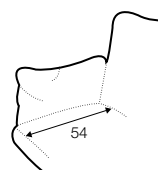

## COVERS

loose

**Model available until 31st December 2022**

armchair

armchair with tilt

armchair with  
memory function

footstool 55x45

## extra dimensions

depth of seat