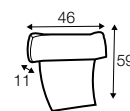

armchair with
memory function

footstool 55x45

extra dimensions

depth of seat

accessories

cushion

headrest L-46

coffee table

Color of armchair: white or black.

legs

swivel

black or white

swivel or non-rotating leg

Sits reserves the right to change construction of products and components used due to improving durability of product and customer satisfaction without any further notice. Explicit ± 2 cm tolerance of all elements sizes.