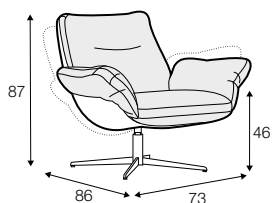

Softbird

SITS

Softbird

UPHOLSTERY

COMFORTS

COVERS

armchair

armchair with tilt

armchair with
memory function

footstool 55x45

extra dimensions

depth of seat

accessories

cushion

headrest L-46

coffee table

Color of armchair: white or black.

legs

swivel

black or white

swivel or non-rotating leg

Sits reserves the right to change construction of products and components used due to improving durability of product and customer satisfaction without any further notice. Explicit ± 2 cm tolerance of all elements sizes.