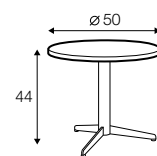

armchair with
memory function

footstool 55x45

extra dimensions

depth of seat

accessories

cushion

headrest L-46

coffee table

Color of armchair: white or black.

legs

swivel

black or white

swivel or non-rotating leg

Sits reserves the right to change construction of products and components used due to improving durability of product and customer satisfaction without any further notice. Explicit ± 2 cm tolerance of all elements sizes.