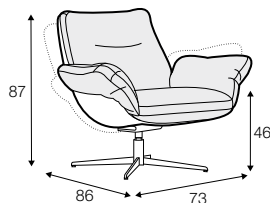

Softbird

SITS

Softbird

UPHOLSTERY

COMFORTS

COVERS

armchair

armchair with tilt

armchair with
memory function

footstool 55x45

extra dimensions

depth of seat

accessories

cushion

headrest L-46

coffee table

Color of armchair: white or black.

legs

swivel

black or white

swivel or non-rotating leg

Sits reserves the right to change construction of products and components used due to improving durability of product and customer satisfaction without any further notice. Explicit ± 2 cm tolerance of all elements sizes.