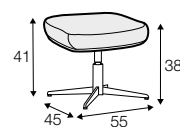

armchair with
memory function

footstool 55x45

extra dimensions

depth of seat

accessories

cushion

headrest L-46

coffee table

Color of armchair: white or black.

legs

swivel

black or white

swivel or non-rotating leg

Sits reserves the right to change construction of products and components used due to improving durability of product and customer satisfaction without any further notice. Explicit ± 2 cm tolerance of all elements sizes.