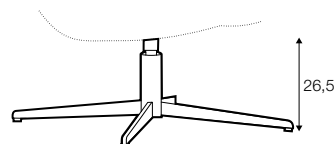

armchair with
memory function

footstool 55x45

extra dimensions

depth of seat

accessories

cushion

headrest L-46

coffee table

Color of armchair: white or black.

legs

swivel

black or white

swivel or non-rotating leg

Sits reserves the right to change construction of products and components used due to improving durability of product and customer satisfaction without any further notice. Explicit ± 2 cm tolerance of all elements sizes.