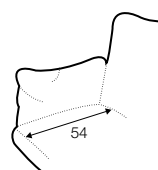

armchair with
memory function

footstool 55x45

extra dimensions

depth of seat

accessories

cushion

headrest L-46

coffee table