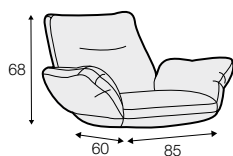

armchair with
memory function

footstool 55x45

extra dimensions

depth of seat

accessories

cushion

headrest L-46

coffee table

Color of armchair: white or black.

legs

swivel

black or white

swivel or non-rotating leg

Sits reserves the right to change construction of products and components used due to improving durability of product and customer satisfaction without any further notice. Explicit ± 2 cm tolerance of all elements sizes.