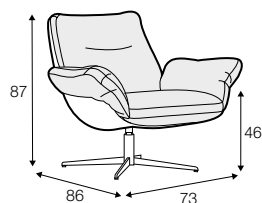

Softbird

SITS

Softbird

UPHOLSTERY

COMFORTS

COVERS

armchair

armchair with tilt

armchair with
memory function

footstool 55x45

extra dimensions

depth of seat

accessories

cushion

headrest L-46

coffee table

Color of armchair: white or black.

legs

swivel

black or white

swivel or non-rotating leg

Sits reserves the right to change construction of products and components used due to improving durability of product and customer satisfaction without any further notice. Explicit ± 2 cm tolerance of all elements sizes.