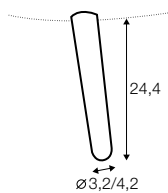

COVERS

FC fixed

armchair

swivel armchair

swivel armchair
with tilt

extra dimensions

depth of seat

legs