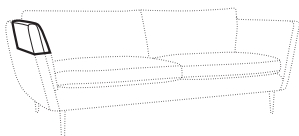

2 seater

3 seater

4 seater divided with two cushions

4 seater divided

set 1 right / or left

2 seater left / or right + chaiselongue right / or left

set 2 right / or left

3 seater left / or right + chaiselongue wide right / or left

element 125 left / or right

corner 90°

chaiselongue right / or left

chaiselongue wide right / or left

divan right / or left

extra dimensions

depth of sofas

depth of armchair

accessories

headrest L-62

headrest L-77

endpart left / or right

armrest protection

legs

no. 186
wood

sofas H-19
footstool for armchair H-19
armchair: front H-21 back H-19
corner, divan: H-19