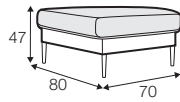

COVERS

fixed

loose
with velcro

SPECIAL

modular system

armchair

footstool 80x70

footstool 50x40
only for armchair

2 seater

3 seater

4 seater divided with two cushions

4 seater divided

set 1 right / or left

2 seater left / or right + chaiselongue right / or left

set 2 right / or left

3 seater left / or right + chaiselongue wide right / or left

set 3 right / or left

2 seater left / or right + divan right / or left

set 4 right / or left

3 seater left / or right + divan right / or left

set 5 right / or left
chaiselongue left / or right + 2 seater without armrests
+ divan right/or left