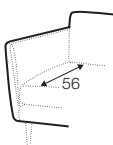

set 3 right / or left

2 seater left / or right + divan right / or left

set 4 right / or left

3 seater left / or right + divan right / or left

set 5 right / or left
chaiselongue left / or right + 2 seater without armrests
+ divan right/or left

set 6 right / or left
3 seater left / or right + corner 90° + 2 seater right / or left

elements of the modular system

2 seater left / or right

2 seater without armrests

3 seater left / or right

3 seater without armrests

element 125 left / or right

corner 90°

chaiselongue right / or left

chaiselongue wide right / or left

divan right / or left

extra dimensions

depth of sofas

depth of armchair

accessories

headrest L-62

headrest L-77

endpart left / or right

armrest protection

legs

no. 186
wood

sofas H-19
footstool for armchair H-19
armchair: front H-21 back H-19
corner, divan: H-19