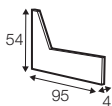

set 6 right / or left
3 seater left / or right + corner 90° + 2 seater right / or left

elements of the modular system

2 seater left / or right

2 seater without armrests

3 seater left / or right

3 seater without armrests

element 125 left / or right

corner 90°

chaiselongue right / or left

chaiselongue wide right / or left

divan right / or left

extra dimensions

depth of sofas

depth of armchair

accessories

headrest L-62

headrest L-77

endpart left / or right

armrest protection

legs

no. 186
wood

sofas H-19
footstool for armchair H-19
armchair: front H-21 back H-19
corner, divan: H-19