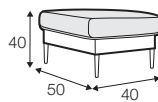

COVERS

fixed

loose
with velcro

SPECIAL

modular system

armchair

footstool 80x70

footstool 50x40
only for armchair

2 seater

3 seater

4 seater divided with two cushions

4 seater divided

set 1 right / or left

2 seater left / or right + chaiselongue right / or left

set 2 right / or left

3 seater left / or right + chaiselongue wide right / or left

set 3 right / or left

2 seater left / or right + divan right / or left

set 4 right / or left

3 seater left / or right + divan right / or left

set 5 right / or left
chaiselongue left / or right + 2 seater without armrests
+ divan right/or left