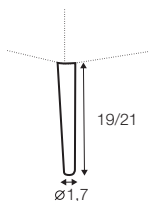

element 125 left / or right

corner 90°

chaiselongue right / or left

chaiselongue wide right / or left

divan right / or left

extra dimensions

depth of sofas

depth of armchair

accessories

headrest L-62

headrest L-77

endpart left / or right

armrest protection

legs

no. 186
wood

sofas H-19
footstool for armchair H-19
armchair: front H-21 back H-19
corner, divan: H-19