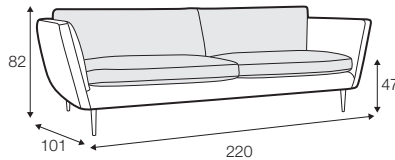

COVERS

fixed

loose
with velcro

SPECIAL

modular system

armchair

footstool 80x70

footstool 50x40
only for armchair

2 seater

3 seater

4 seater divided with two cushions

4 seater divided

set 1 right / or left

2 seater left / or right + chaiselongue right / or left

set 2 right / or left

3 seater left / or right + chaiselongue wide right / or left

set 3 right / or left

2 seater left / or right + divan right / or left

set 4 right / or left

3 seater left / or right + divan right / or left

set 5 right / or left
chaiselongue left / or right + 2 seater without armrests
+ divan right/or left

set 6 right / or left
3 seater left / or right + corner 90° + 2 seater right / or left

elements of the modular system

2 seater left / or right

2 seater without armrests

3 seater left / or right

3 seater without armrests