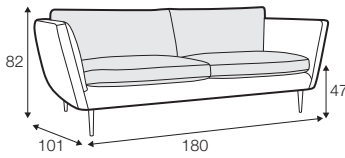

COVERS

fixed

loose
with velcro

SPECIAL

modular system

armchair

footstool 80x70

footstool 50x40
only for armchair

2 seater

3 seater

4 seater divided with two cushions

4 seater divided

set 1 right / or left

2 seater left / or right + chaiselongue right / or left

set 2 right / or left

3 seater left / or right + chaiselongue wide right / or left

set 3 right / or left

2 seater left / or right + divan right / or left

set 4 right / or left

3 seater left / or right + divan right / or left

set 5 right / or left
chaiselongue left / or right + 2 seater without armrests
+ divan right/or left

set 6 right / or left
3 seater left / or right + corner 90° + 2 seater right / or left

elements of the modular system

2 seater left / or right

2 seater without armrests

3 seater left / or right

3 seater without armrests