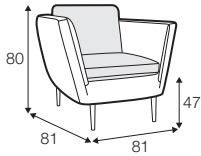

COVERS

fixed

loose
with velcro

SPECIAL

modular system

armchair

footstool 80x70

footstool 50x40
only for armchair

2 seater

3 seater

4 seater divided with two cushions

4 seater divided

set 1 right / or left

2 seater left / or right + chaiselongue right / or left

set 2 right / or left

3 seater left / or right + chaiselongue wide right / or left

set 3 right / or left

2 seater left / or right + divan right / or left

set 4 right / or left

3 seater left / or right + divan right / or left

set 5 right / or left
chaiselongue left / or right + 2 seater without armrests
+ divan right/or left

element 125 left / or right

corner 90°

chaiselongue right / or left

chaiselongue wide right / or left

divan right / or left

extra dimensions

depth of sofas

depth of armchair