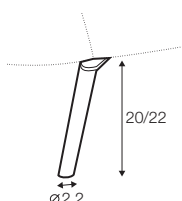

element 125 left / or right

corner 90°

chaiselongue right / or left

chaiselongue wide right / or left

divan right / or left

extra dimensions

depth of sofas

depth of armchair

accessories

headrest L-62

headrest L-77

endpart left / or right

armrest protection

legs

no. 186
wood

sofas H-19
footstool for armchair H-19
armchair: front H-21 back H-19
corner, divan: H-19