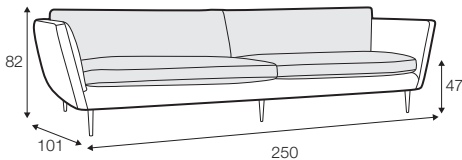

COVERS

fixed

loose
with velcro

SPECIAL

modular system

armchair

footstool 80x70

footstool 50x40
only for armchair

2 seater

3 seater

4 seater divided with two cushions

4 seater divided

set 1 right / or left

2 seater left / or right + chaiselongue right / or left

set 2 right / or left

3 seater left / or right + chaiselongue wide right / or left

set 3 right / or left

2 seater left / or right + divan right / or left

set 4 right / or left

3 seater left / or right + divan right / or left

set 5 right / or left
chaiselongue left / or right + 2 seater without armrests
+ divan right/or left

set 6 right / or left
3 seater left / or right + corner 90° + 2 seater right / or left

elements of the modular system

2 seater left / or right

2 seater without armrests

3 seater left / or right

3 seater without armrests