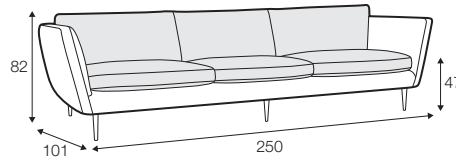

COVERS

fixed

loose
with velcro

SPECIAL

modular system

armchair

footstool 80x70

footstool 50x40
only for armchair

2 seater

3 seater

4 seater divided with two cushions

4 seater divided

set 1 right / or left

2 seater left / or right + chaiselongue right / or left

set 2 right / or left

3 seater left / or right + chaiselongue wide right / or left

set 3 right / or left

2 seater left / or right + divan right / or left

set 4 right / or left

3 seater left / or right + divan right / or left

set 5 right / or left
chaiselongue left / or right + 2 seater without armrests
+ divan right/or left

set 6 right / or left
3 seater left / or right + corner 90° + 2 seater right / or left

elements of the modular system

2 seater left / or right

2 seater without armrests

3 seater left / or right

3 seater without armrests