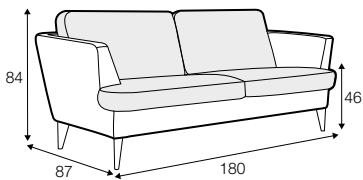

lux

fixed

armchair

footstool 55x45

footstool 80x50

2 seater

2,5 seater

3 seater

set 1 right / or left

2 seater left / or right + chaiselongue right / or left

set 2 right / or left

3 seater left / or right + chaiselongue right / or left

set 3 right / or left

2 seater left / or right + divan right / or left

set 4 right / or left

3 seater left / or right + divan right / or left

extra dimensions

depth of seat

accessories

headrest with roll L-50

legs

no. 135
wood