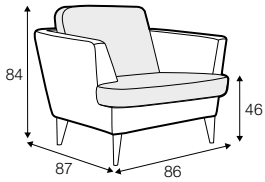

lux

fixed

armchair

footstool 55x45

footstool 80x50

2 seater

2,5 seater

3 seater

set 1 right / or left

2 seater left / or right + chaiselongue right / or left

set 2 right / or left

3 seater left / or right + chaiselongue right / or left

set 3 right / or left

2 seater left / or right + divan right / or left

set 4 right / or left

3 seater left / or right + divan right / or left

extra dimensions

depth of seat

accessories

headrest with roll L-50

legs

no. 135
wood