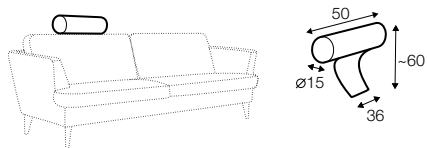

set 1 right / or left

2 seater left / or right + chaiselongue right / or left

set 2 right / or left

3 seater left / or right + chaiselongue right / or left

set 3 right / or left

2 seater left / or right + divan right / or left

set 4 right / or left

3 seater left / or right + divan right / or left

extra dimensions

depth of seat

accessories

headrest with roll L-50

legs

no. 135
wood

no. 91
wood

no. 175
metal chrome
and painted
black or grey

no. 145A
metal chrome,
painted black or grey
and brushed steel*

*please check a cost of brushed steel finish with a sale representative

Sits reserves the right to change construction of products and components used due to improving durability of product and customer satisfaction without any further notice. Explicit ± 2 cm tolerance of all elements sizes.