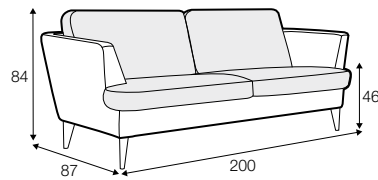

lux

fixed

armchair

footstool 55x45

footstool 80x50

2 seater

2,5 seater

3 seater

set 1 right / or left

2 seater left / or right + chaiselongue right / or left

set 2 right / or left

3 seater left / or right + chaiselongue right / or left

set 3 right / or left

2 seater left / or right + divan right / or left

set 4 right / or left

3 seater left / or right + divan right / or left

extra dimensions

depth of seat

accessories

headrest with roll L-50

legs

no. 135
wood