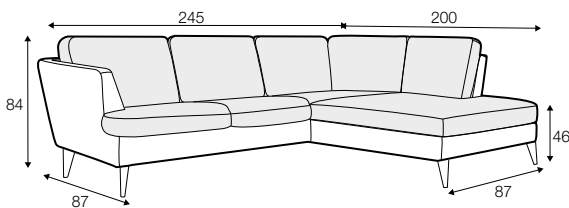

lux

fixed

armchair

footstool 55x45

footstool 80x50

2 seater

2,5 seater

3 seater

set 1 right / or left

2 seater left / or right + chaiselongue right / or left

set 2 right / or left

3 seater left / or right + chaiselongue right / or left

set 3 right / or left

2 seater left / or right + divan right / or left

set 4 right / or left

3 seater left / or right + divan right / or left

extra dimensions

depth of seat

accessories

headrest with roll L-50

legs

no. 135
wood