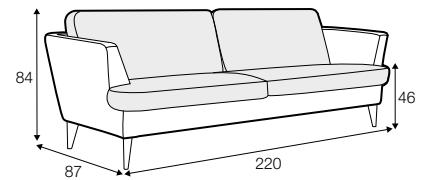

lux

fixed

armchair

footstool 55x45

footstool 80x50

2 seater

2,5 seater

3 seater

set 1 right / or left

2 seater left / or right + chaiselongue right / or left

set 2 right / or left

3 seater left / or right + chaiselongue right / or left

set 3 right / or left

2 seater left / or right + divan right / or left

set 4 right / or left

3 seater left / or right + divan right / or left

extra dimensions

depth of seat

accessories

headrest with roll L-50

legs

no. 135
wood