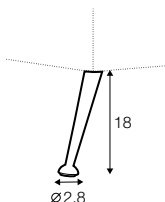

no. 175
metal chrome
and painted
black or grey