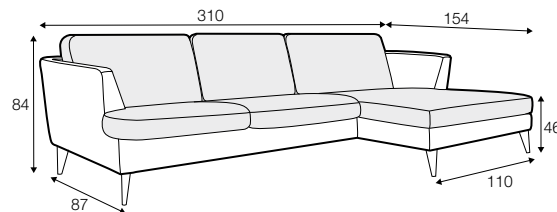

lux

fixed

armchair

footstool 55x45

footstool 80x50

2 seater

2,5 seater

3 seater

set 1 right / or left

2 seater left / or right + chaiselongue right / or left

set 2 right / or left

3 seater left / or right + chaiselongue right / or left

set 3 right / or left

2 seater left / or right + divan right / or left

set 4 right / or left

3 seater left / or right + divan right / or left

extra dimensions

depth of seat

accessories

headrest with roll L-50

legs

no. 135
wood