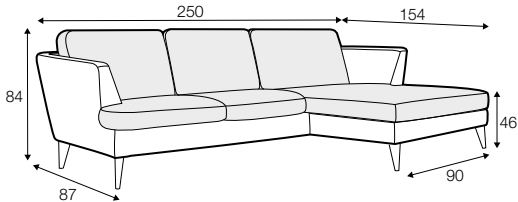

lux

fixed

armchair

footstool 55x45

footstool 80x50

2 seater

2,5 seater

3 seater

set 1 right / or left

2 seater left / or right + chaiselongue right / or left

set 2 right / or left

3 seater left / or right + chaiselongue right / or left

set 3 right / or left

2 seater left / or right + divan right / or left

set 4 right / or left

3 seater left / or right + divan right / or left

extra dimensions

depth of seat

accessories

headrest with roll L-50

legs

no. 135
wood