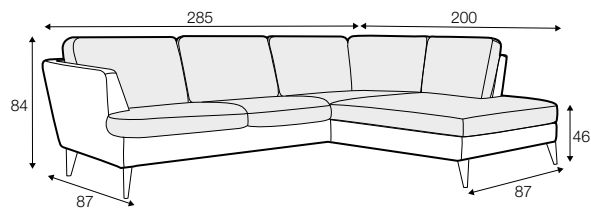

lux

fixed

armchair

footstool 55x45

footstool 80x50

2 seater

2,5 seater

3 seater

set 1 right / or left

2 seater left / or right + chaiselongue right / or left

set 2 right / or left

3 seater left / or right + chaiselongue right / or left

set 3 right / or left

2 seater left / or right + divan right / or left

set 4 right / or left

3 seater left / or right + divan right / or left

extra dimensions

depth of seat

accessories

headrest with roll L-50

legs

no. 135
wood