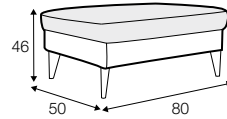

lux

fixed

armchair

footstool 55x45

footstool 80x50

2 seater

2,5 seater

3 seater

set 1 right / or left

2 seater left / or right + chaiselongue right / or left

set 2 right / or left

3 seater left / or right + chaiselongue right / or left

set 3 right / or left

2 seater left / or right + divan right / or left

set 4 right / or left

3 seater left / or right + divan right / or left

extra dimensions

depth of seat

accessories

headrest with roll L-50

legs

no. 135
wood