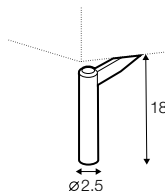

set 4 right / or left

3 seater left / or right + divan right / or left

extra dimensions

depth of seat

accessories

headrest with roll L-50

legs

no. 135
wood

no. 91
wood

no. 175
metal chrome
and painted
black or grey

no. 145A
metal chrome,
painted black or grey
and brushed steel*

*please check a cost of brushed steel finish with a sale representative

Sits reserves the right to change construction of products and components used due to improving durability of product and customer satisfaction without any further notice. Explicit ± 2 cm tolerance of all elements sizes.