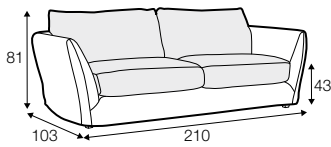

LUX lux

LC loose

LCV loose with velcro

modular system

All drawings shown height with leg no. 12 H-8.

armchair

armchair wide

footstool

2 seater

2,5 seater

3 seater / or 3 seater divided

3 seater round divided

set 1 right / or left

2 seater left / or right + divan right / or left

set 2 right / or left

3 seater left / or right + divan right / or left

set 5 right / or left

3 seater left / or right + corner 90° + bench right / or left

modular system

elements of the modular system

armchair left / or right

armchair
without armrests

armchair wide left / or right

bench right / or left

divan right / or left
divan right / or left divided

corner 90°

extra dimensions

depth of seat

extra dimensions

headrest L-62

headrest L-77