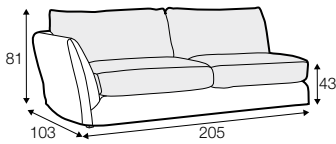

LUX lux

LC loose

LCV loose with velcro

modular system

All drawings shown height with leg no. 12 H-8.

armchair

armchair wide

footstool

2 seater

2,5 seater

3 seater / or 3 seater divided

3 seater round divided

set 1 right / or left

2 seater left / or right + divan right / or left

set 2 right / or left

3 seater left / or right + divan right / or left

set 5 right / or left

3 seater left / or right + corner 90° + bench right / or left

modular system

elements of the modular system

armchair left / or right

armchair
without armrests

armchair wide left / or right

armchair wide
without armrests

2 seater left / or right

2 seater without armrests

2,5 seater left / or right

2,5 seater without armrests

3 seater or 3 seater divided
left / or right

3 seater or 3 seater divided
without armrests