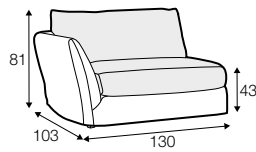

LUX lux

LC loose

LCV loose with velcro

modular system

All drawings shown height with leg no. 12 H-8.

armchair

armchair wide

footstool

2 seater

2,5 seater

3 seater / or 3 seater divided

3 seater round divided

set 1 right / or left

2 seater left / or right + divan right / or left

set 2 right / or left

3 seater left / or right + divan right / or left

set 5 right / or left

3 seater left / or right + corner 90° + bench right / or left

modular system

elements of the modular system

armchair left / or right

armchair
without armrests

armchair wide left / or right

armchair wide
without armrests

2 seater left / or right

2 seater without armrests

2,5 seater left / or right

2,5 seater without armrests

3 seater or 3 seater divided
left / or right

3 seater or 3 seater divided
without armrests