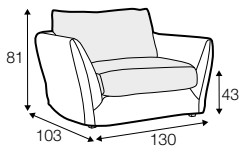

LUX lux

LC loose

LCV loose with velcro

modular system

All drawings shown height with leg no. 12 H-8.

armchair

armchair wide

footstool

2 seater

2,5 seater

3 seater / or 3 seater divided

3 seater round divided

set 1 right / or left

2 seater left / or right + divan right / or left

set 2 right / or left

3 seater left / or right + divan right / or left

set 5 right / or left

3 seater left / or right + corner 90° + bench right / or left

modular system

elements of the modular system

armchair left / or right

armchair
without armrests

armchair wide left / or right

bench right / or left

divan right / or left
divan right / or left divided

corner 90°

extra dimensions

depth of seat

extra dimensions

headrest L-62

headrest L-77