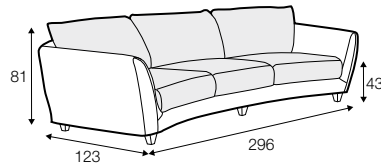

LUX lux

LC loose

LCV loose with velcro

modular system

All drawings shown height with leg no. 12 H-8.

armchair

armchair wide

footstool

2 seater

2,5 seater

3 seater / or 3 seater divided

3 seater round divided

set 1 right / or left

2 seater left / or right + divan right / or left

set 2 right / or left

3 seater left / or right + divan right / or left

set 5 right / or left

3 seater left / or right + corner 90° + bench right / or left

modular system

elements of the modular system

armchair left / or right

armchair
without armrests

armchair wide left / or right

bench right / or left

divan right / or left
divan right / or left divided

corner 90°

extra dimensions

depth of seat

extra dimensions

headrest L-62

headrest L-77