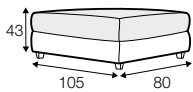

LUX lux

LC loose

LCV loose with velcro

modular system

All drawings shown height with leg no. 12 H-8.

armchair

armchair wide

footstool

2 seater

2,5 seater

3 seater / or 3 seater divided

3 seater round divided

set 1 right / or left

2 seater left / or right + divan right / or left

set 2 right / or left

3 seater left / or right + divan right / or left