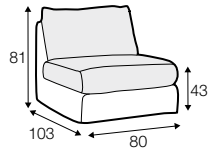

LUX lux

LC loose

LCV loose with velcro

modular system

All drawings shown height with leg no. 12 H-8.

armchair

armchair wide

footstool

2 seater

2,5 seater

3 seater / or 3 seater divided

3 seater round divided

set 1 right / or left

2 seater left / or right + divan right / or left

set 2 right / or left

3 seater left / or right + divan right / or left

set 5 right / or left

3 seater left / or right + corner 90° + bench right / or left

modular system

elements of the modular system

armchair left / or right

armchair
without armrests

armchair wide left / or right

armchair wide
without armrests

2 seater left / or right

2 seater without armrests

2,5 seater left / or right

2,5 seater without armrests

3 seater or 3 seater divided
left / or right

3 seater or 3 seater divided
without armrests