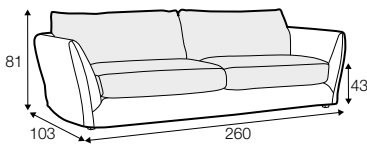

LUX lux

LC loose

LCV loose with velcro

modular system

All drawings shown height with leg no. 12 H-8.

armchair

armchair wide

footstool

2 seater

2,5 seater

3 seater / or 3 seater divided

3 seater round divided

set 1 right / or left

2 seater left / or right + divan right / or left

set 2 right / or left

3 seater left / or right + divan right / or left

set 5 right / or left

3 seater left / or right + corner 90° + bench right / or left

modular system

elements of the modular system

armchair left / or right

armchair
without armrests

armchair wide left / or right

bench right / or left

divan right / or left
divan right / or left divided

corner 90°

extra dimensions

depth of seat

extra dimensions

headrest L-62

headrest L-77