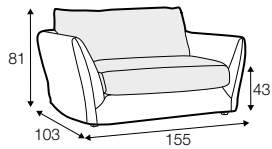

LUX lux

LC loose

LCV loose with velcro

modular system

All drawings shown height with leg no. 12 H-8.

armchair

armchair wide

footstool

2 seater

2,5 seater

3 seater / or 3 seater divided

3 seater round divided

set 1 right / or left

2 seater left / or right + divan right / or left

set 2 right / or left

3 seater left / or right + divan right / or left

bench right / or left

divan right / or left
divan right / or left divided

corner 90°

extra dimensions

depth of seat

extra dimensions

headrest L-62

headrest L-77