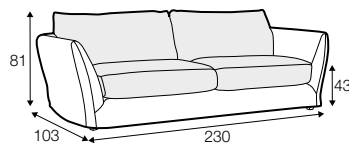

LUX lux

LC loose

LCV loose with velcro

modular system

All drawings shown height with leg no. 12 H-8.

armchair

armchair wide

footstool

2 seater

2,5 seater

3 seater / or 3 seater divided

3 seater round divided

set 1 right / or left

2 seater left / or right + divan right / or left

set 2 right / or left

3 seater left / or right + divan right / or left

set 5 right / or left

3 seater left / or right + corner 90° + bench right / or left

modular system

elements of the modular system

armchair left / or right

armchair
without armrests

armchair wide left / or right

bench right / or left

divan right / or left
divan right / or left divided

corner 90°

extra dimensions

depth of seat

extra dimensions

headrest L-62

headrest L-77