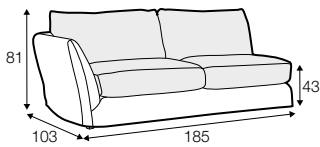

LUX lux

LC loose

LCV loose with velcro

modular system

All drawings shown height with leg no. 12 H-8.

armchair

armchair wide

footstool

2 seater

2,5 seater

3 seater / or 3 seater divided

3 seater round divided

set 1 right / or left

2 seater left / or right + divan right / or left

set 2 right / or left

3 seater left / or right + divan right / or left

set 5 right / or left

3 seater left / or right + corner 90° + bench right / or left

modular system

elements of the modular system

armchair left / or right

armchair
without armrests

armchair wide left / or right

armchair wide
without armrests

2 seater left / or right

2 seater without armrests

2,5 seater left / or right

2,5 seater without armrests

3 seater or 3 seater divided
left / or right

3 seater or 3 seater divided
without armrests