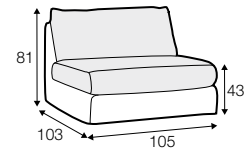

LUX lux

LC loose

LCV loose with velcro

modular system

All drawings shown height with leg no. 12 H-8.

armchair

armchair wide

footstool

2 seater

2,5 seater

3 seater / or 3 seater divided

3 seater round divided

set 1 right / or left

2 seater left / or right + divan right / or left

set 2 right / or left

3 seater left / or right + divan right / or left

set 5 right / or left

3 seater left / or right + corner 90° + bench right / or left

modular system

elements of the modular system

armchair left / or right

armchair
without armrests

armchair wide left / or right

armchair wide
without armrests

2 seater left / or right

2 seater without armrests

2,5 seater left / or right

2,5 seater without armrests

3 seater or 3 seater divided
left / or right

3 seater or 3 seater divided
without armrests