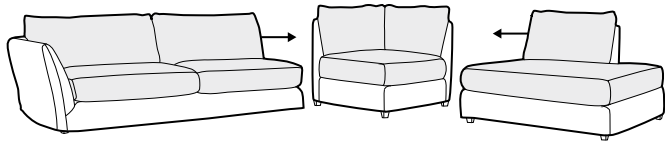

LUX lux

LC loose

LCV loose with velcro

modular system

All drawings shown height with leg no. 12 H-8.

armchair

armchair wide

footstool

2 seater

2,5 seater

3 seater / or 3 seater divided

3 seater round divided

set 1 right / or left

2 seater left / or right + divan right / or left

set 2 right / or left

3 seater left / or right + divan right / or left

set 5 right / or left

3 seater left / or right + corner 90° + bench right / or left

modular system

elements of the modular system

armchair left / or right

armchair
without armrests

armchair wide left / or right

armchair wide
without armrests

2 seater left / or right

2 seater without armrests

2,5 seater left / or right

2,5 seater without armrests

3 seater or 3 seater divided
left / or right

3 seater or 3 seater divided
without armrests