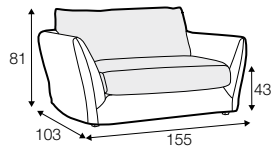

LUX lux

LC loose

LCV loose with velcro

modular system

All drawings shown height with leg no. 12 H-8.

armchair

armchair wide

footstool 105x80

2 seater

2,5 seater

3 seater / or 3 seater divided

3 seater round divided

set 1 right / or left

2 seater left / or right + divan right / or left

set 2 right / or left

3 seater left / or right + divan right / or left

bench right / or left

divan right / or left
divan right / or left divided

corner 90°

extra dimensions

depth of seat

extra dimensions

headrest L-62

headrest L-77