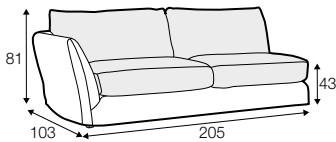

LUX lux

LC loose

LCV loose with velcro

modular system

All drawings shown height with leg no. 12 H-8.

armchair

armchair wide

footstool 105x80

2 seater

2,5 seater

3 seater / or 3 seater divided

3 seater round divided

set 1 right / or left

2 seater left / or right + divan right / or left

set 2 right / or left

3 seater left / or right + divan right / or left

set 5 right / or left

3 seater left / or right + corner 90° + bench right / or left

modular system

elements of the modular system

armchair left / or right

armchair without armrests

armchair wide left / or right

armchair wide without armrests

2 seater left / or right

2 seater without armrests

2,5 seater left / or right

2,5 seater without armrests

3 seater or 3 seater divided left / or right

3 seater or 3 seater divided without armrests