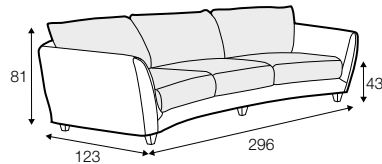

LUX lux

LC loose

LCV loose with velcro

modular system

All drawings shown height with leg no. 12 H-8.

armchair

armchair wide

footstool 105x80

2 seater

2,5 seater

3 seater / or 3 seater divided

3 seater round divided

set 1 right / or left

2 seater left / or right + divan right / or left

set 2 right / or left

3 seater left / or right + divan right / or left

set 5 right / or left

3 seater left / or right + corner 90° + bench right / or left

modular system

elements of the modular system

armchair left / or right

armchair without armrests

armchair wide left / or right

bench right / or left

divan right / or left
divan right / or left divided

corner 90°

extra dimensions

depth of seat

extra dimensions

headrest L-62

headrest L-77