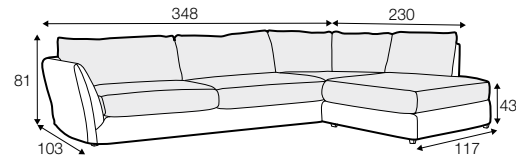

LUX lux

LC loose

LCV loose with velcro

modular system

All drawings shown height with leg no. 12 H-8.

armchair

armchair wide

footstool 105x80

2 seater

2,5 seater

3 seater / or 3 seater divided

3 seater round divided

set 1 right / or left

2 seater left / or right + divan right / or left

set 2 right / or left

3 seater left / or right + divan right / or left

set 5 right / or left

3 seater left / or right + corner 90° + bench right / or left

modular system

elements of the modular system

armchair left / or right

armchair without armrests

armchair wide left / or right