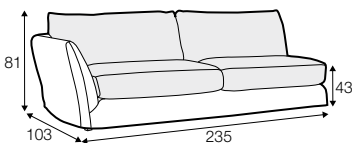

LUX lux

LC loose

LCV loose with velcro

modular system

All drawings shown height with leg no. 12 H-8.

armchair

armchair wide

footstool 105x80

set 5 right / or left

3 seater left / or right + corner 90° + bench right / or left

modular system

elements of the modular system

armchair left / or right

armchair without armrests

armchair wide left / or right

armchair wide without armrests

2 seater left / or right

2 seater without armrests

2,5 seater left / or right

2,5 seater without armrests

3 seater or 3 seater divided left / or right

3 seater or 3 seater divided without armrests

bench right / or left

divan right / or left
divan right / or left divided

corner 90°

extra dimensions

depth of seat

extra dimensions

headrest L-62

headrest L-77