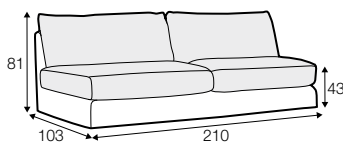

LUX lux

LC loose

LCV loose with velcro

modular system

All drawings shown height with leg no. 12 H-8.

armchair

armchair wide

footstool 105x80

set 5 right / or left

3 seater left / or right + corner 90° + bench right / or left

modular system

elements of the modular system

armchair left / or right

armchair without armrests

armchair wide left / or right

armchair wide without armrests

2 seater left / or right

2 seater without armrests

2,5 seater left / or right

2,5 seater without armrests

3 seater or 3 seater divided left / or right

3 seater or 3 seater divided without armrests

bench right / or left

divan right / or left
divan right / or left divided

corner 90°

extra dimensions

depth of seat

extra dimensions

headrest L-62

headrest L-77